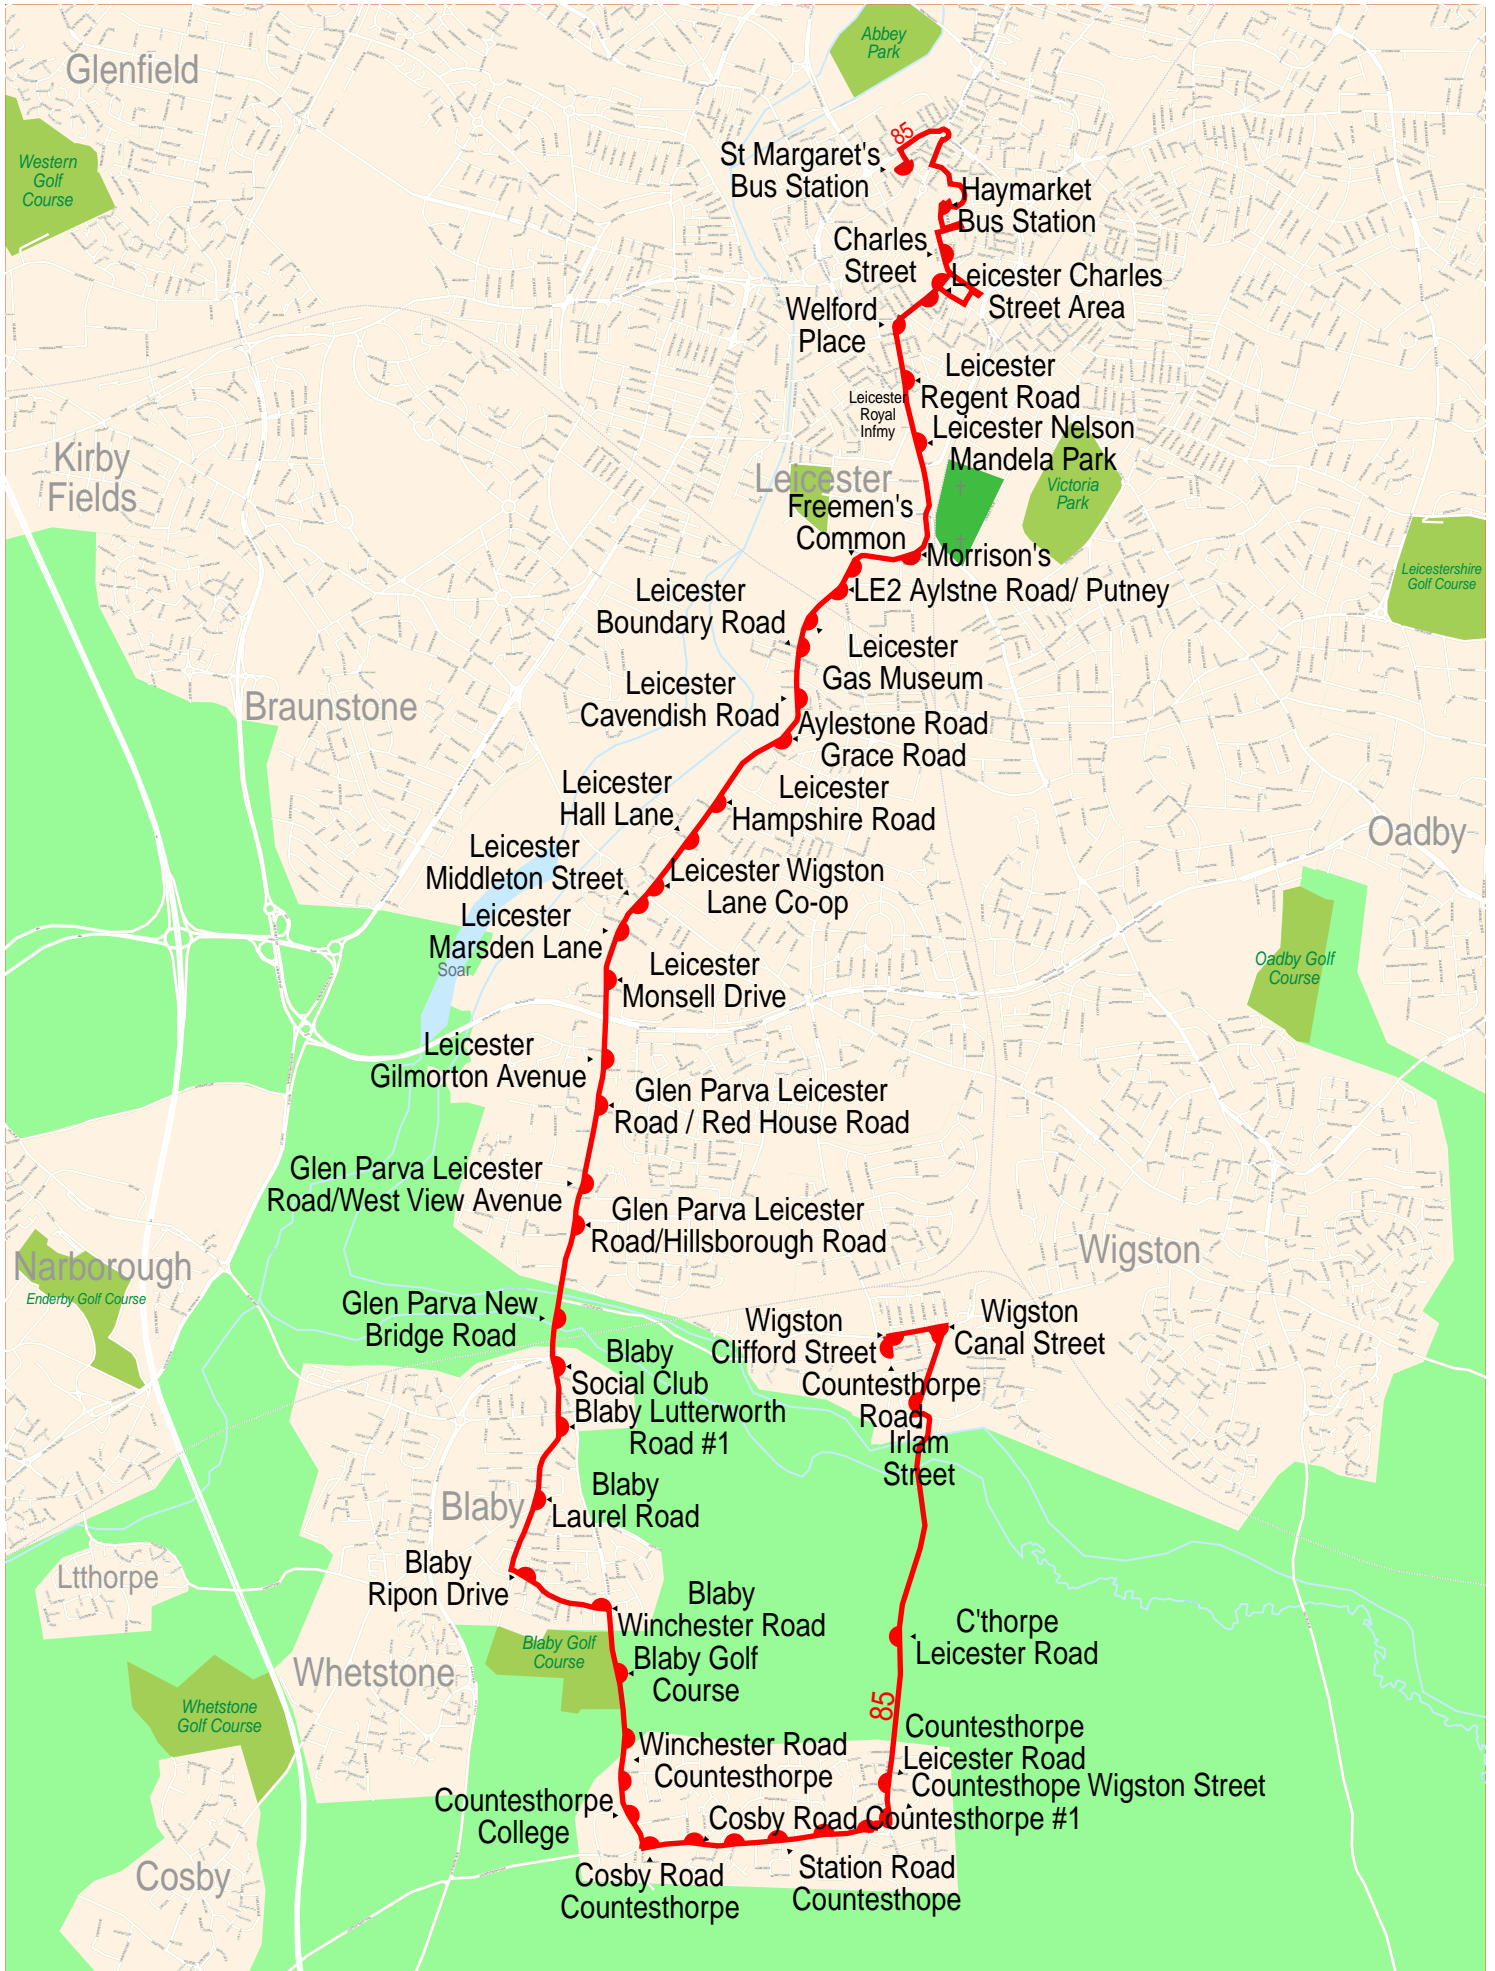

Route map for Arriva Midlands service 85 (outbound)

© 2003 NAVTEQ/PTV AG/Map&Guide